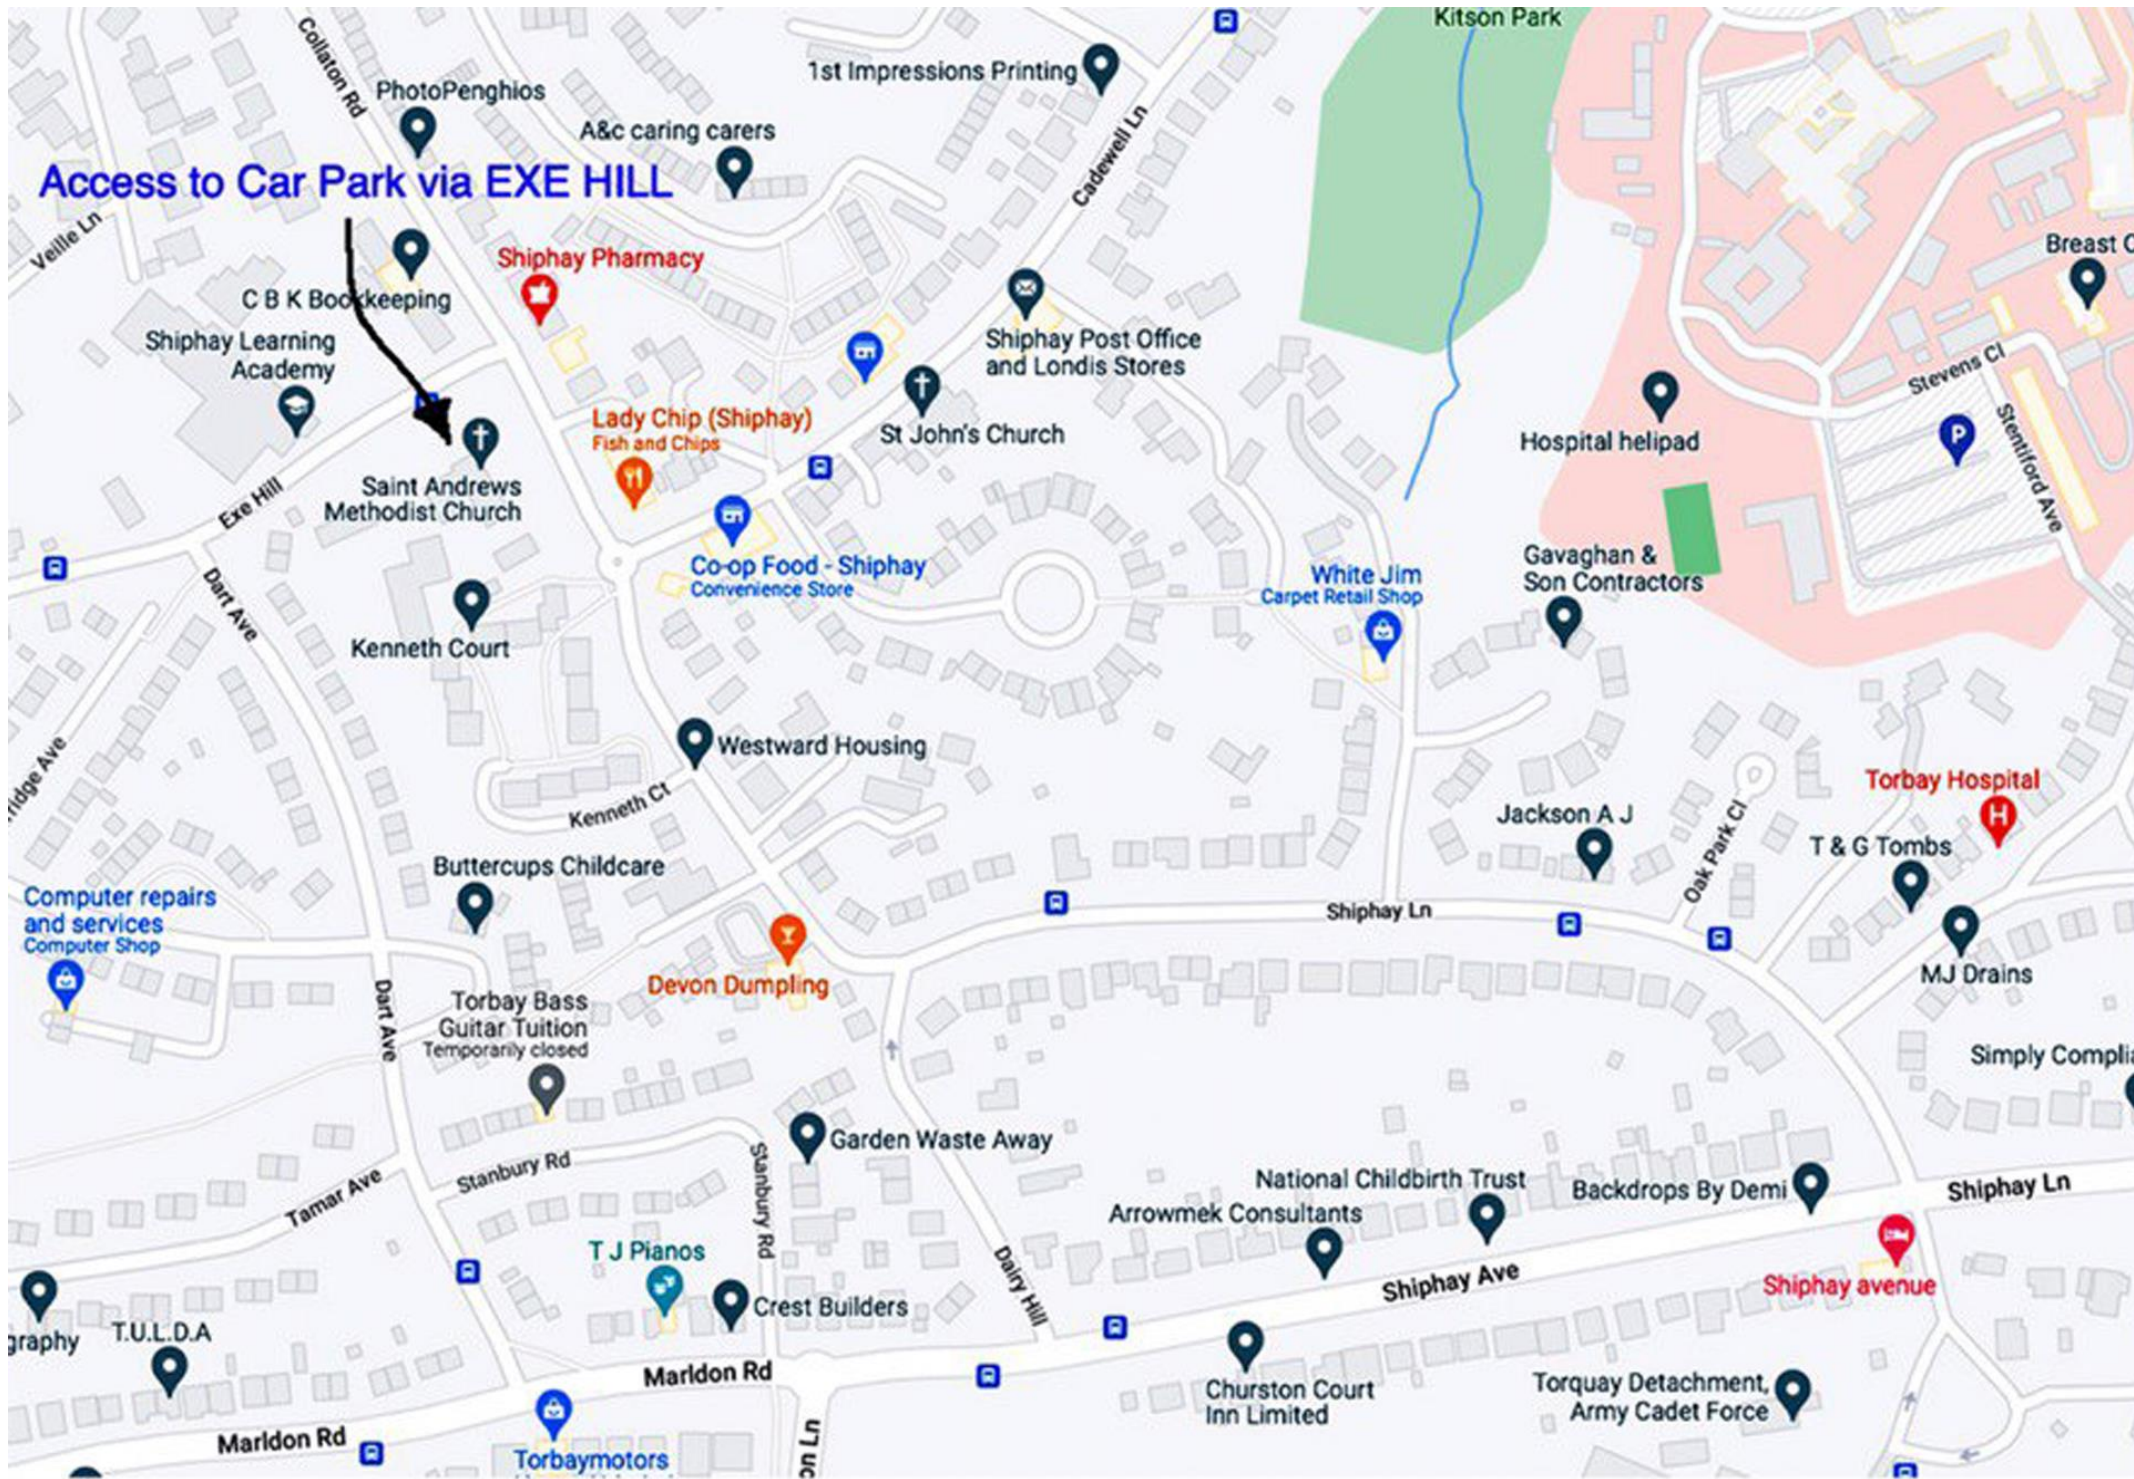

Access to Car Park via EXE HILL

PhotoPenghios

A&c caring carers

1st Impressions Printing

Kitson Park

Breast C

C B K Bookkeeping

Shiphay Pharmacy

Shiphay Post Office and Londis Stores

Stevens Cl

Shiphay Learning Academy

Lady Chip (Shiphay) Fish and Chips

St John's Church

Hospital helipad

Saint Andrews Methodist Church

Co-op Food - Shiphay Convenience Store

White Jim Carpet Retail Shop

Gavaghan & Son Contractors

Kenneth Court

Westward Housing

Torbay Hospital

Buttercups Childcare

Jackson A J

T & G Tombs

Computer repairs and services Computer Shop

Devon Dumpling

MJ Drains

Torbay Bass Guitar Tuition Temporarily closed

Garden Waste Away

National Childbirth Trust

Backdrops By Demi

Tamar Ave